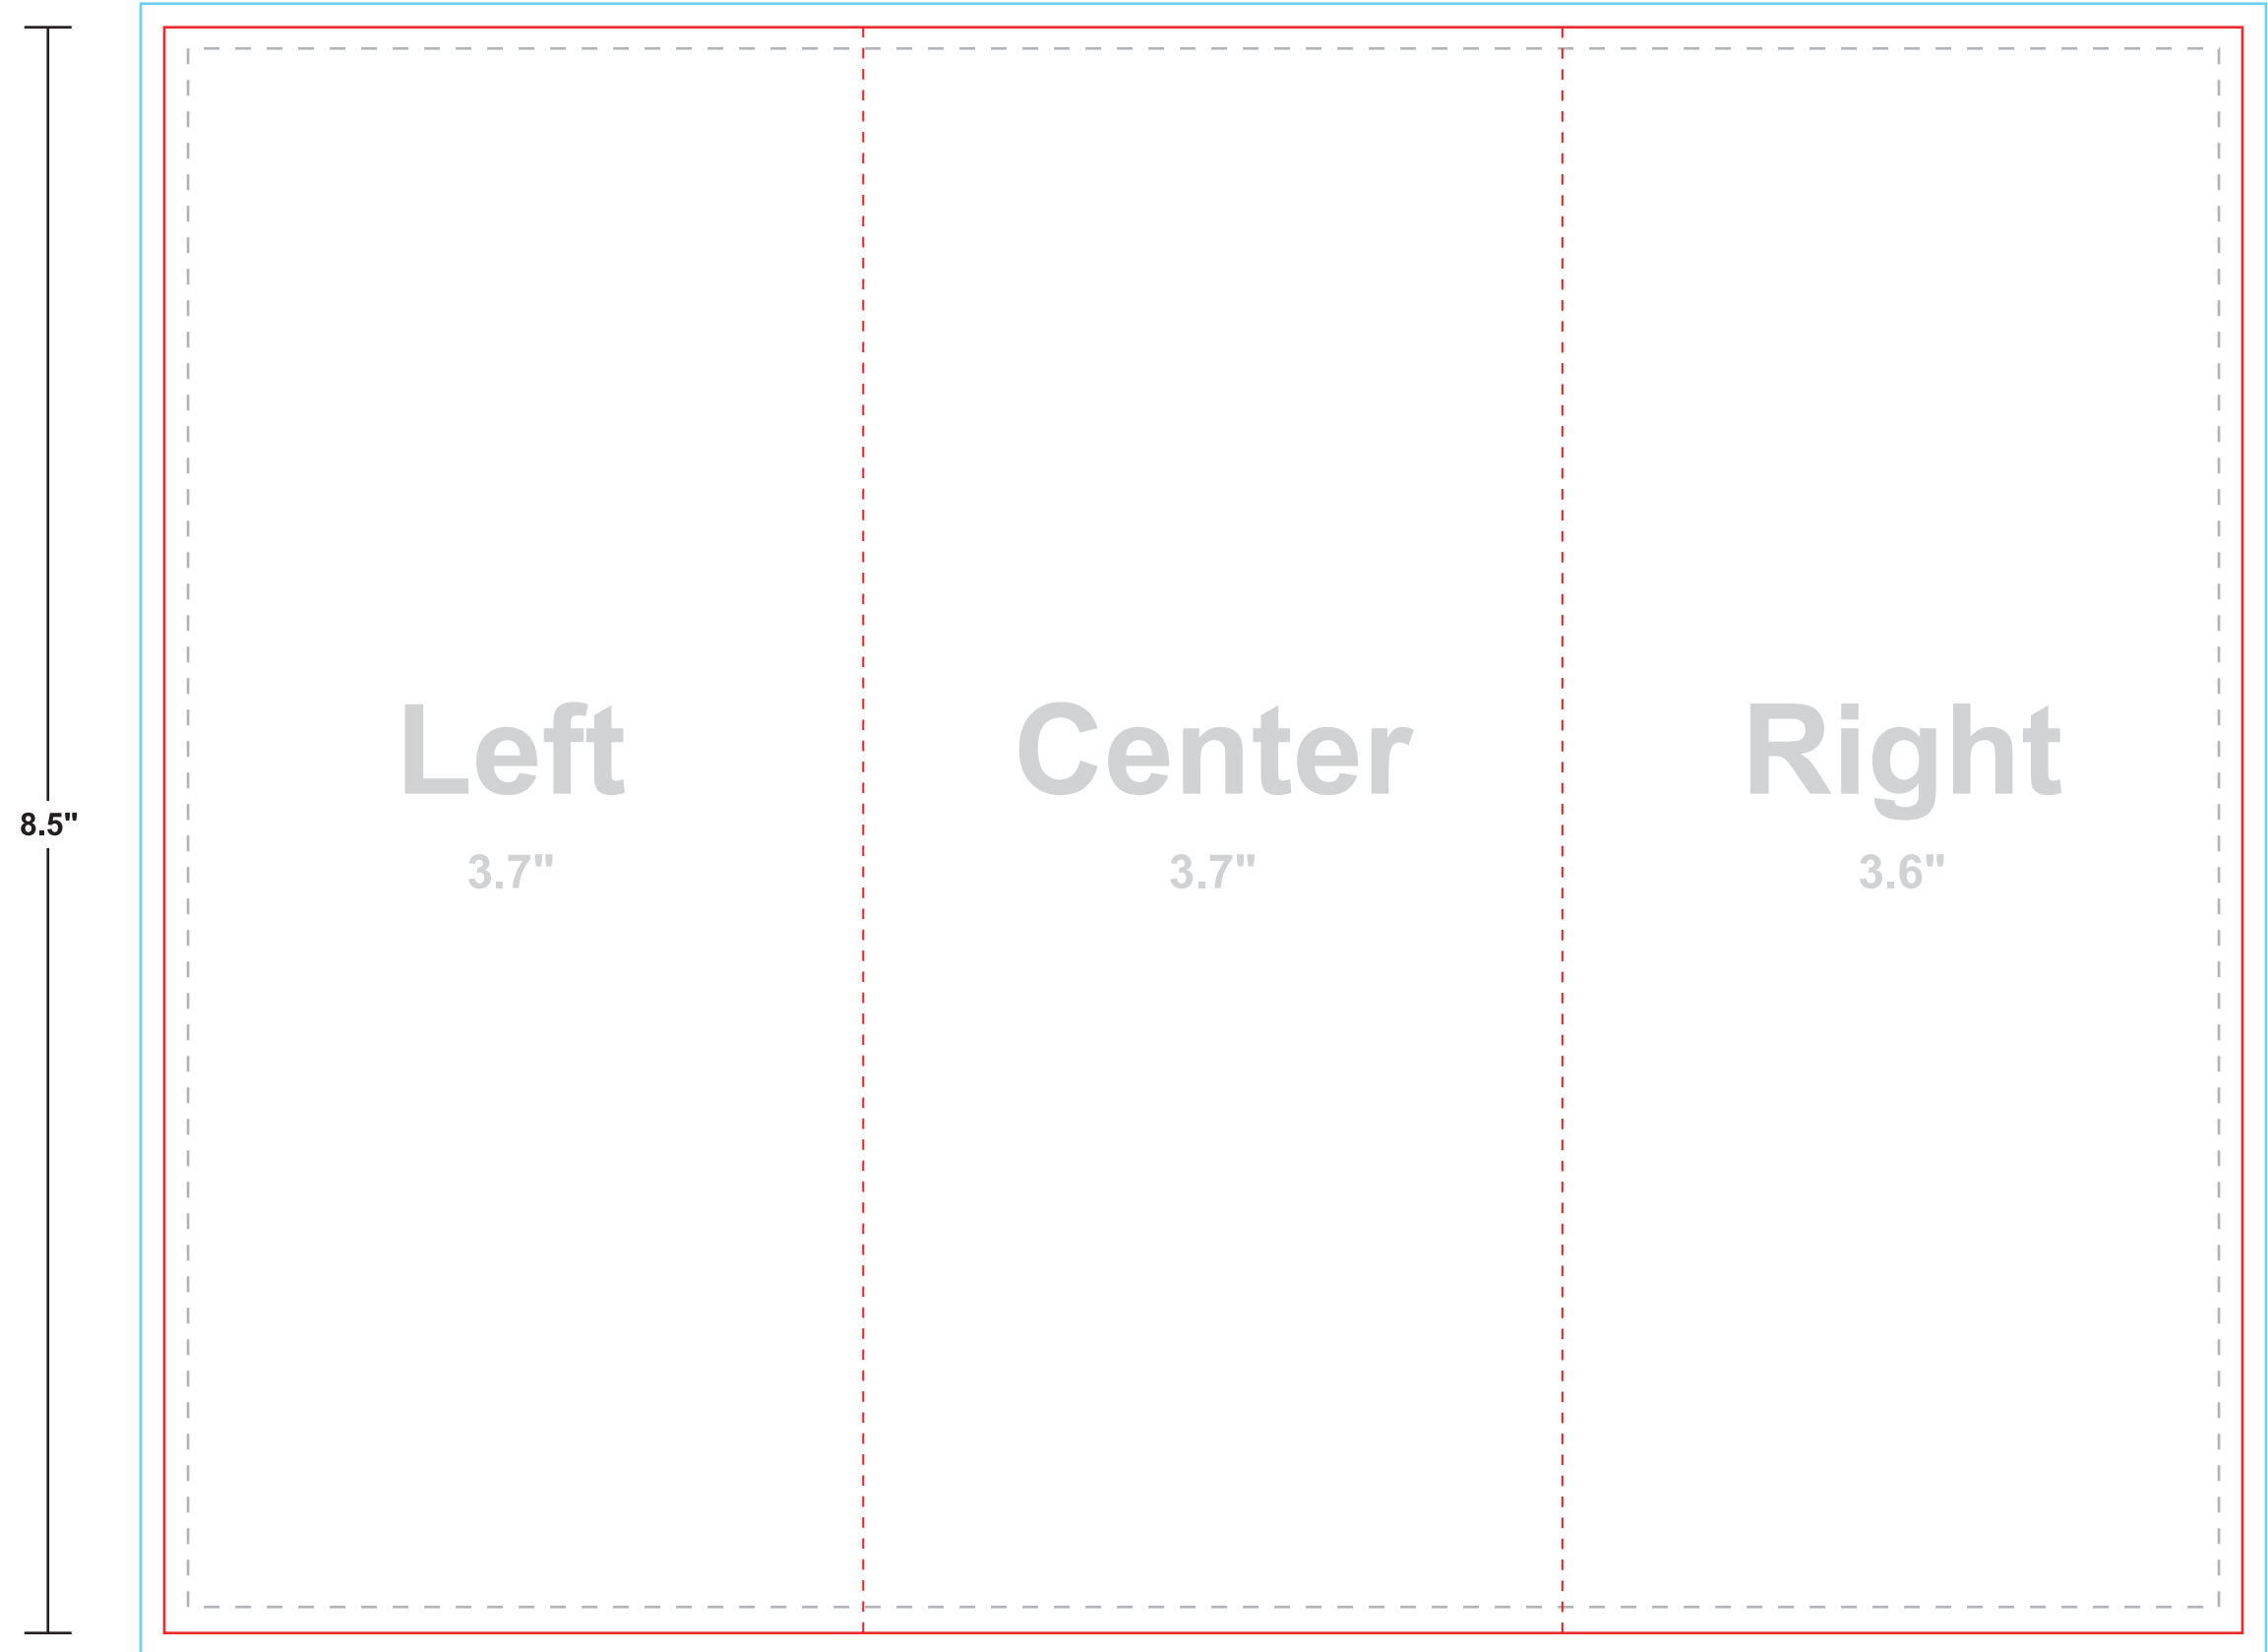

Safe Zone Trim Size Bleed Area Fold

11"

8.5"

11"