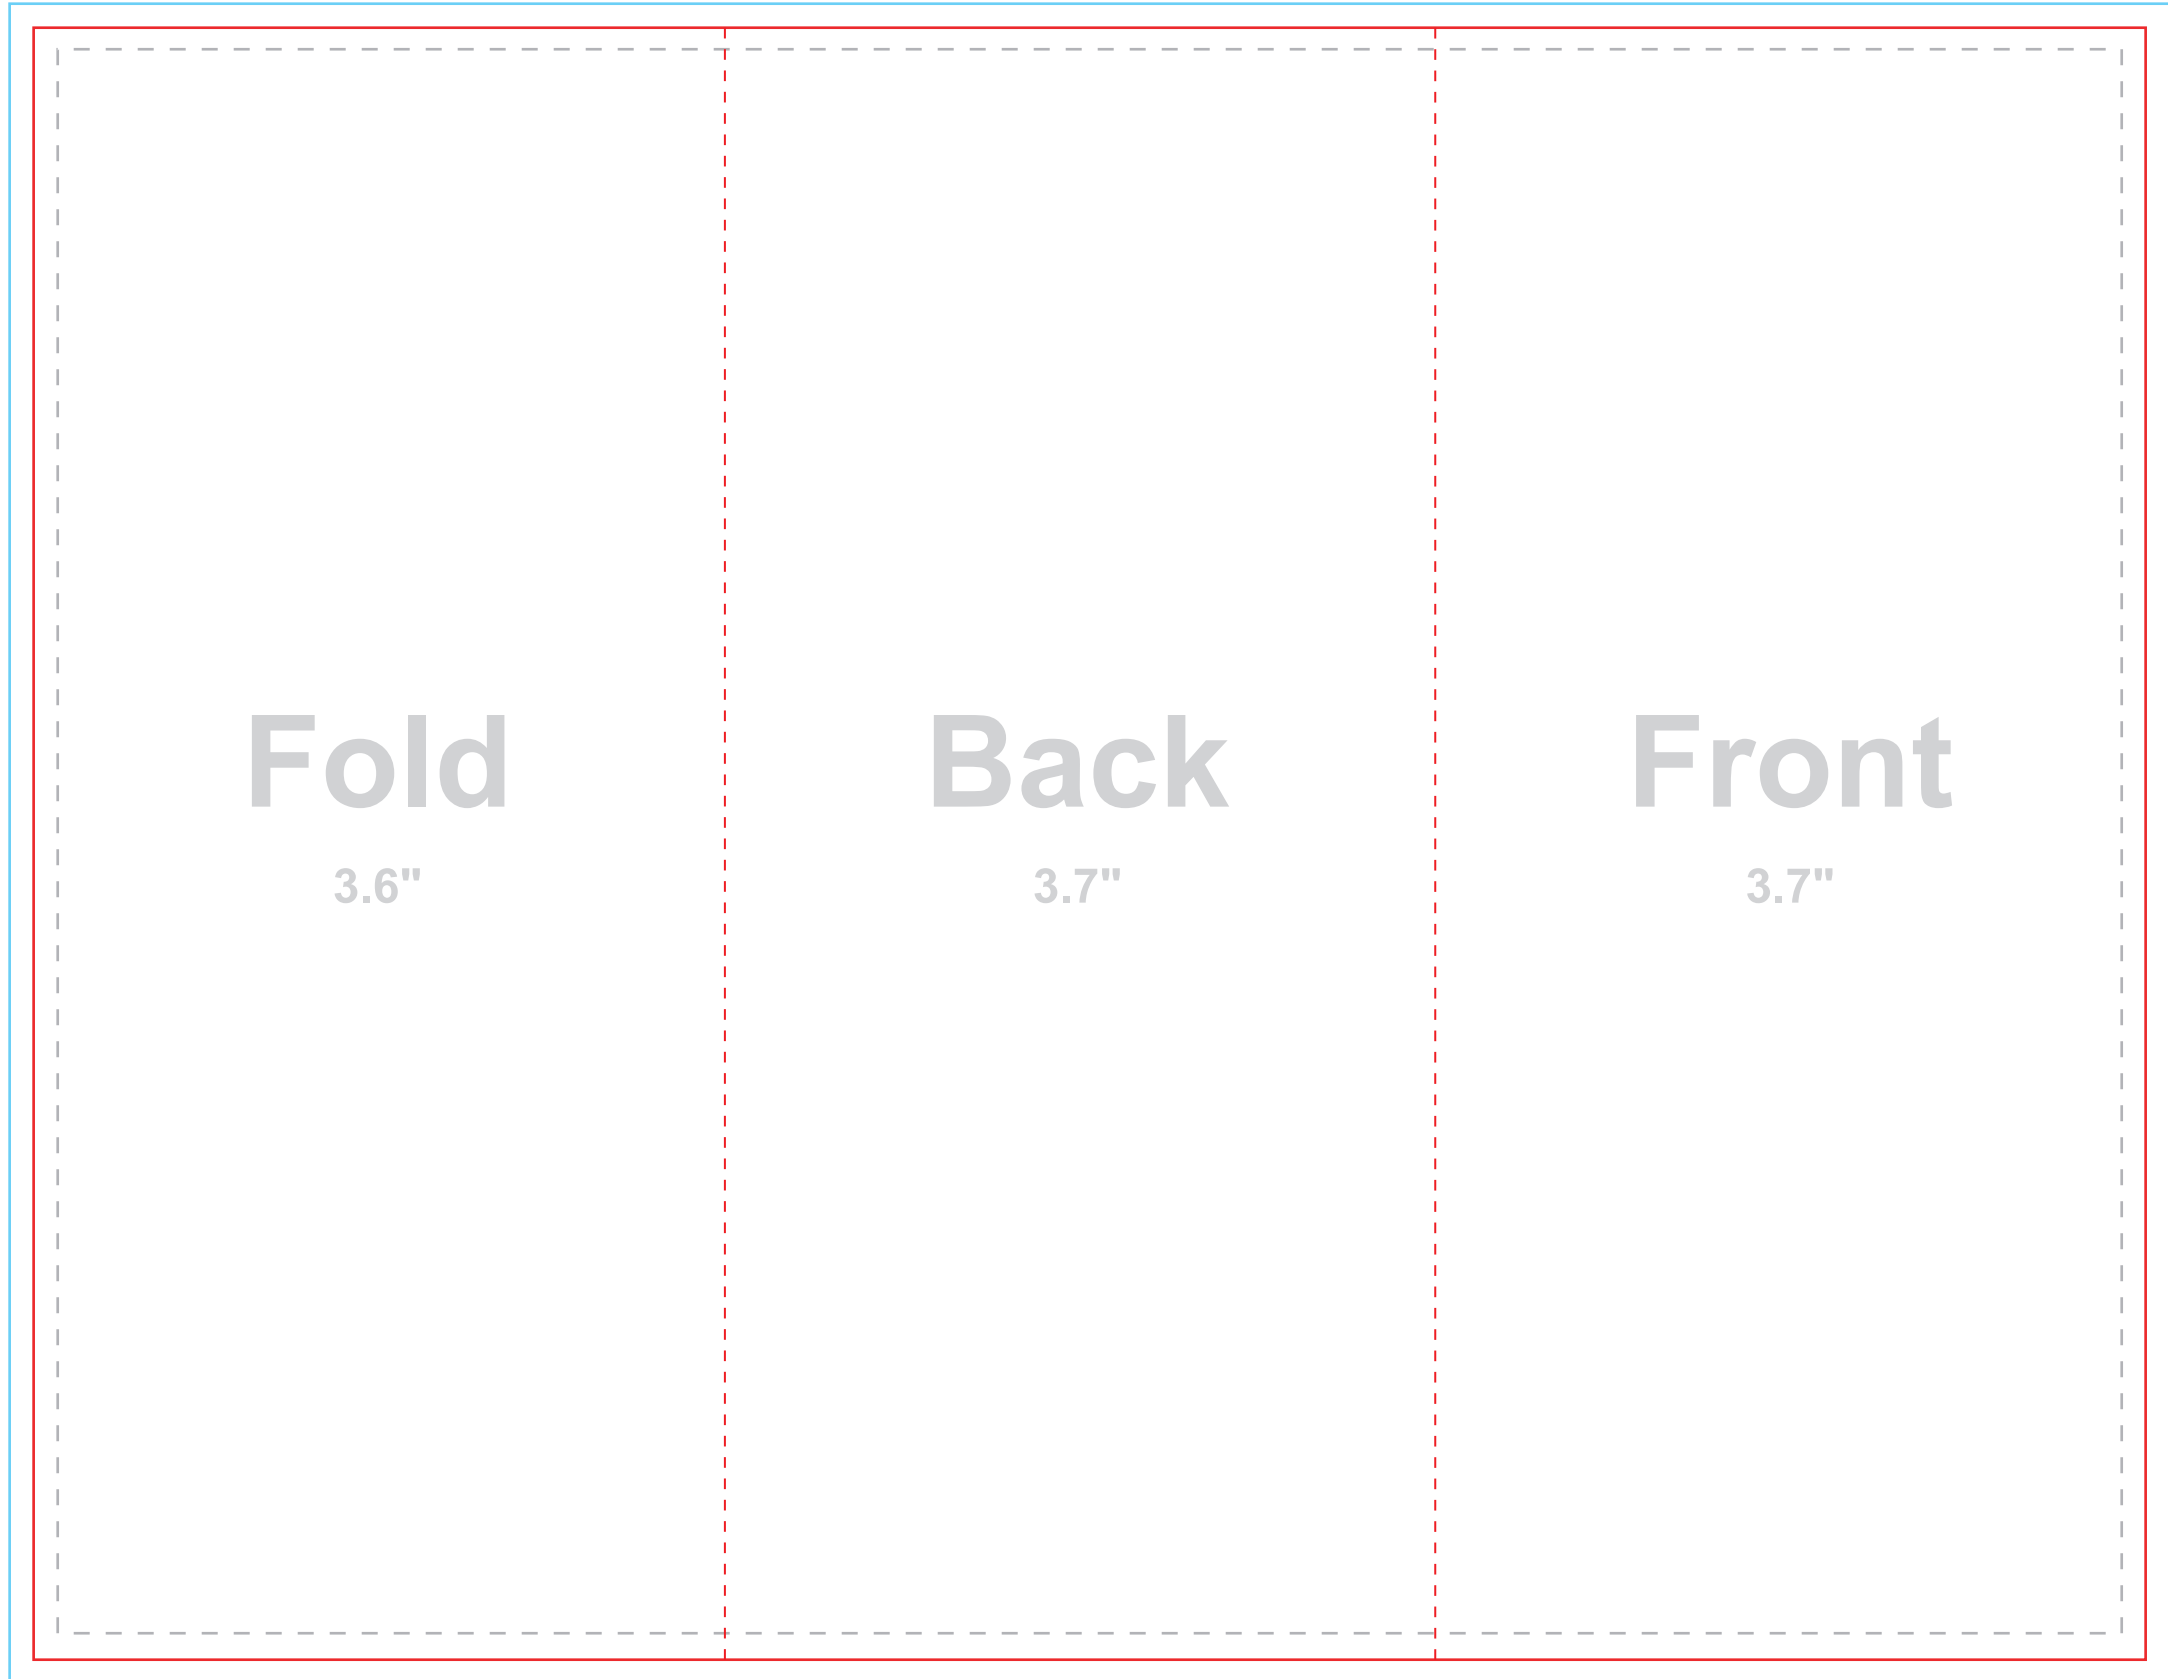

Safe Zone Trim Size Bleed Area Fold

11"

8.5"

11"