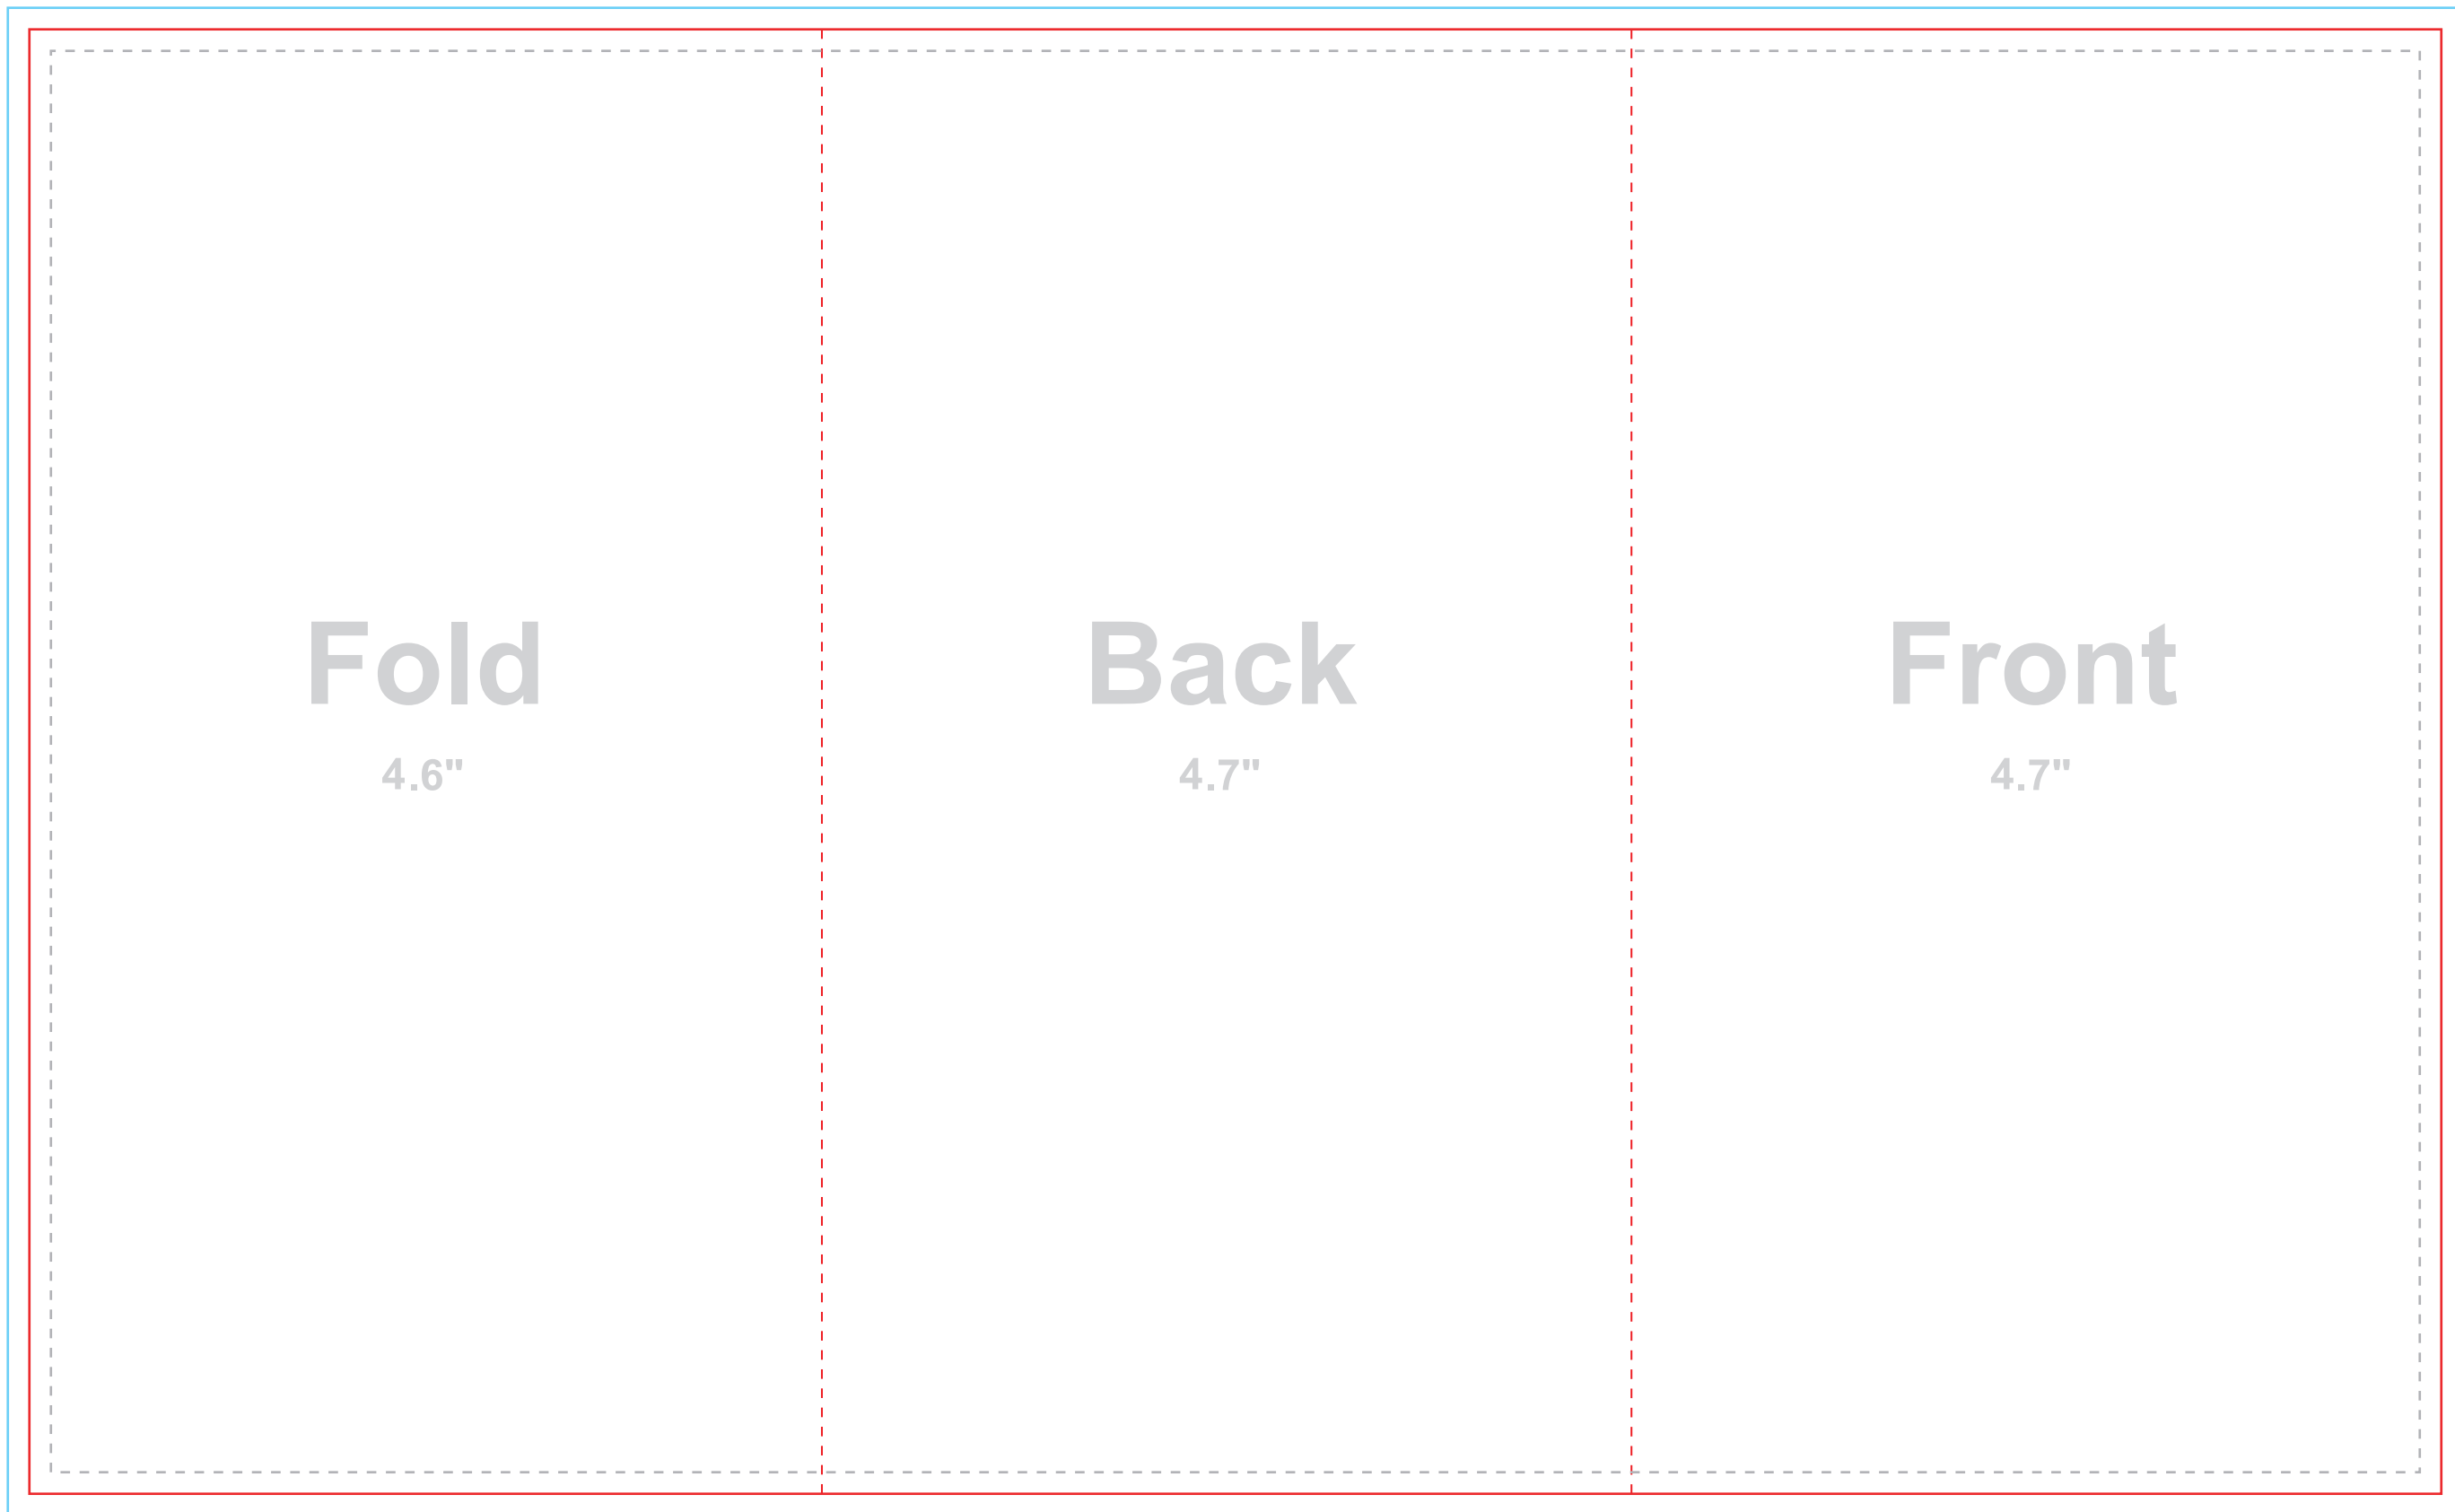

Safe Zone Trim Size Bleed Area Fold

14"

14"