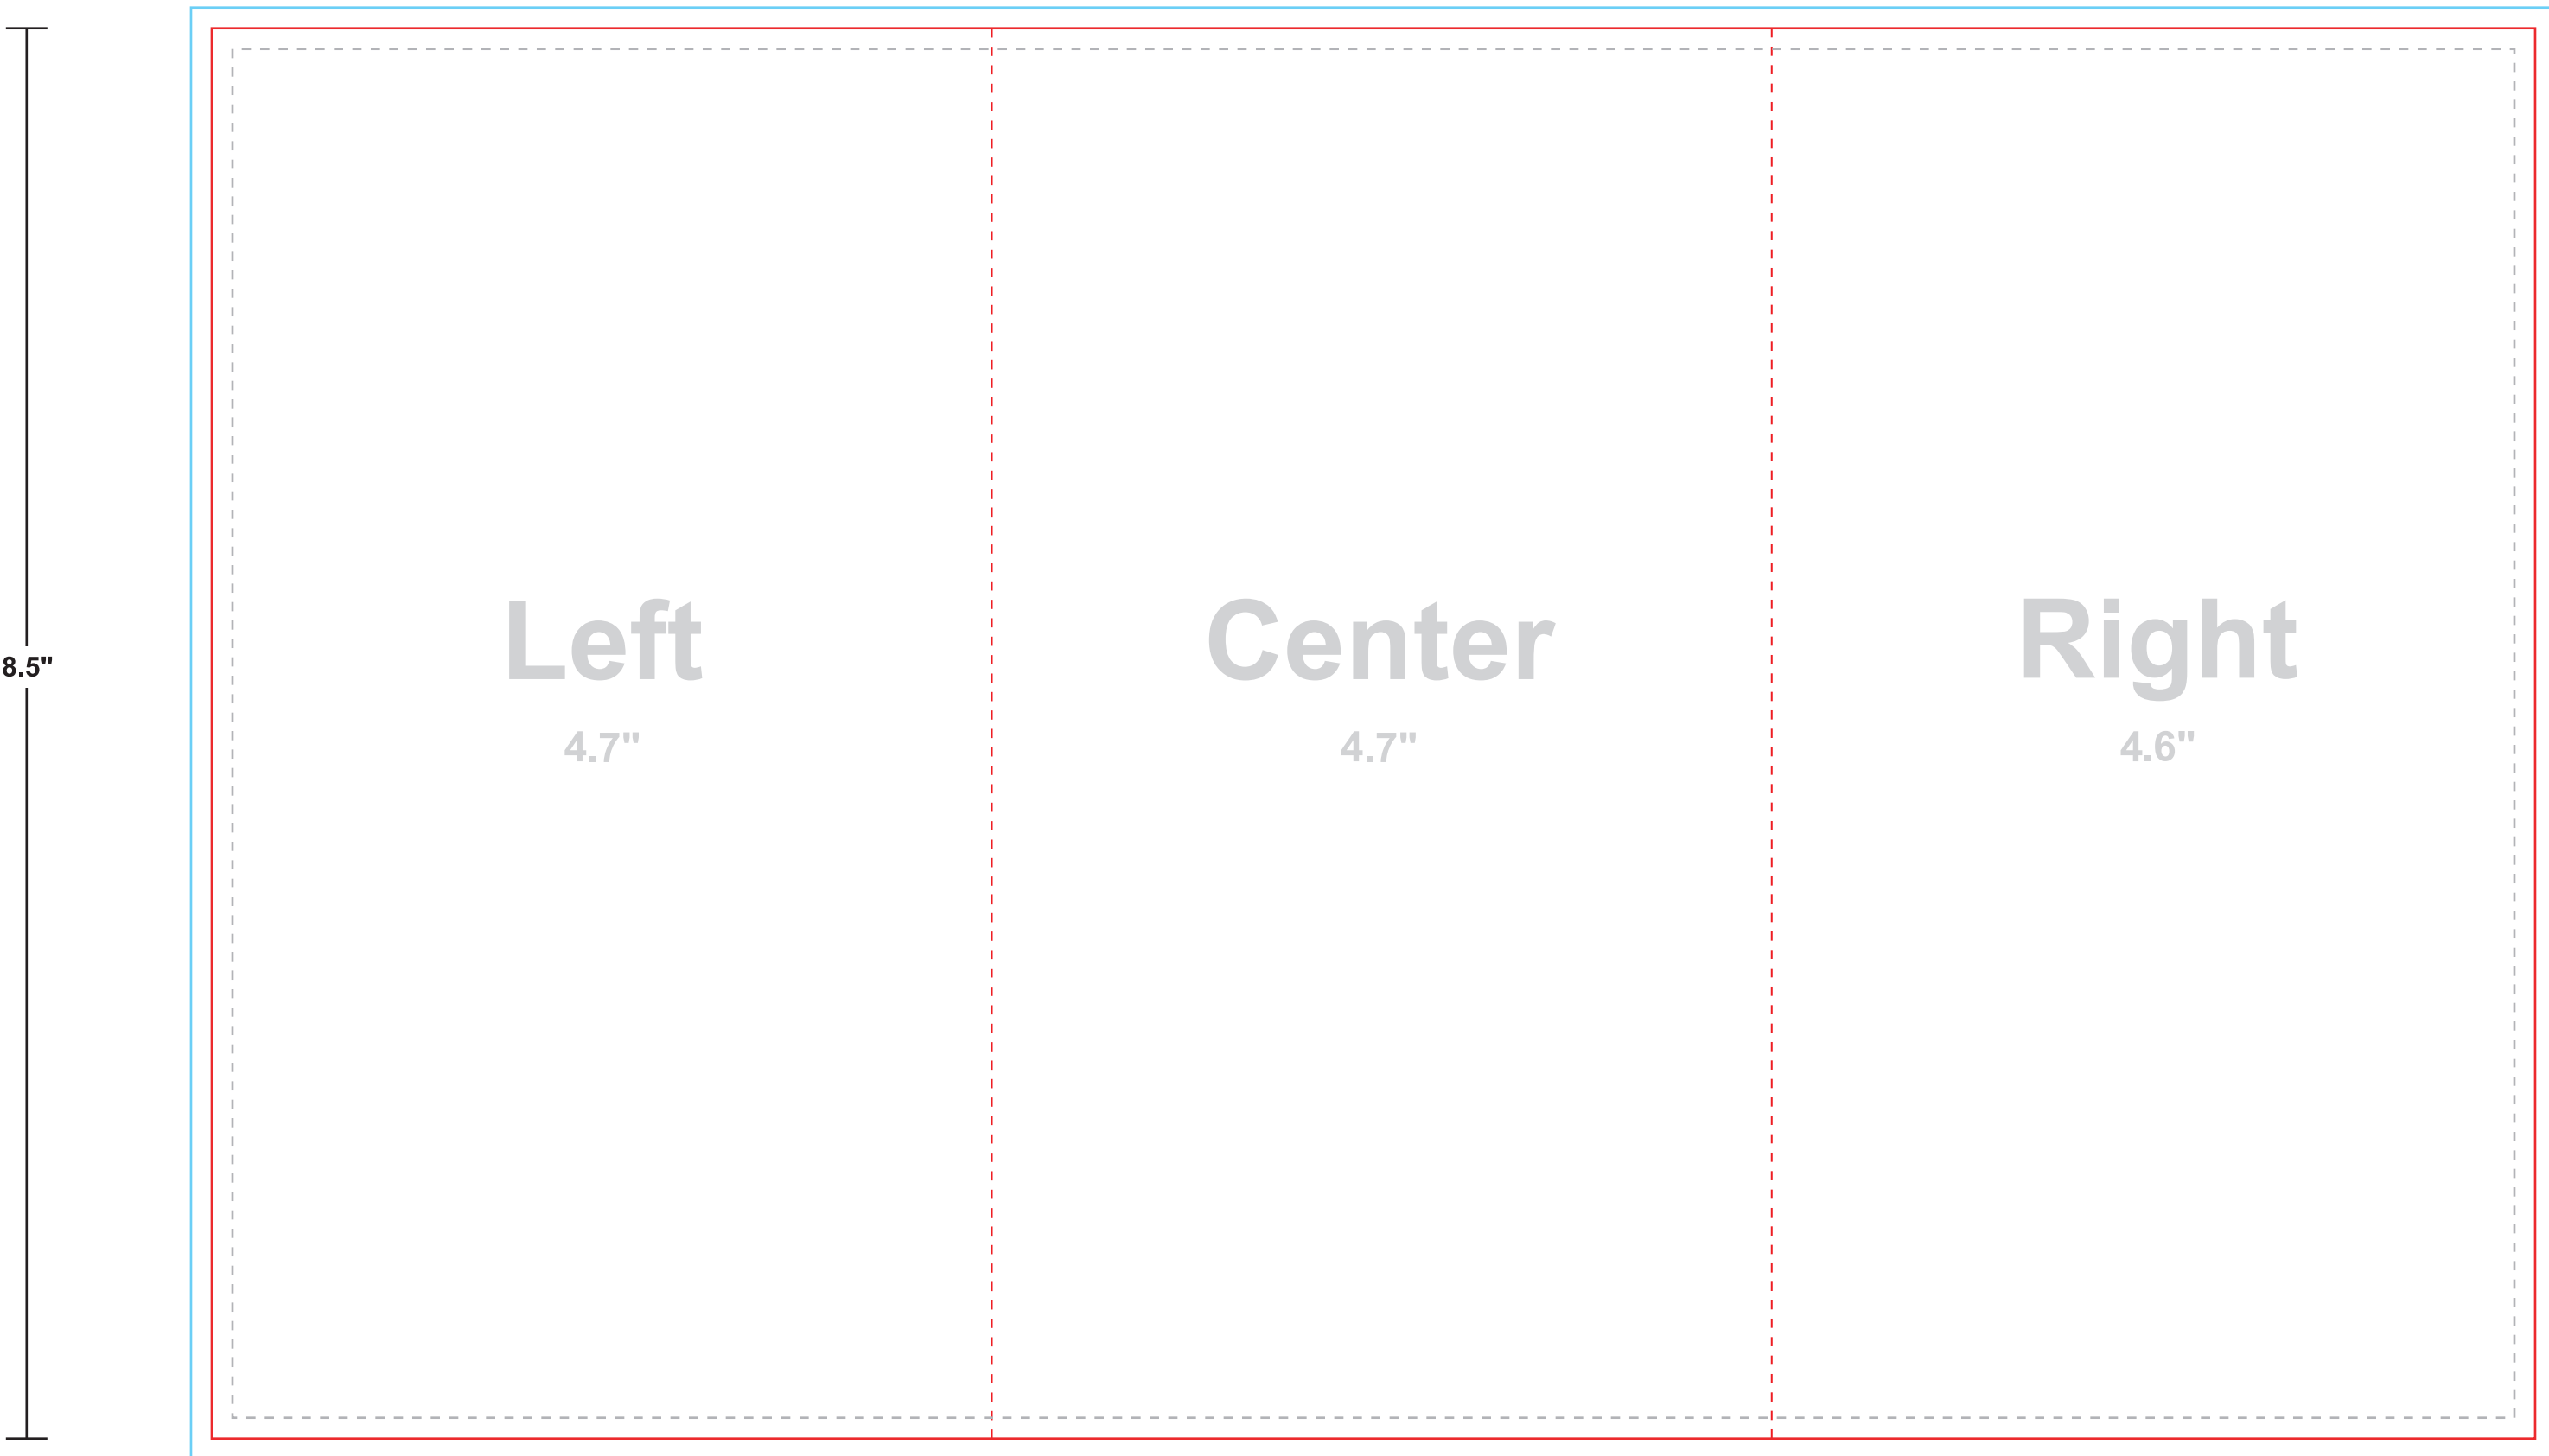

Safe Zone Trim Size Bleed Area Fold

14"

14"