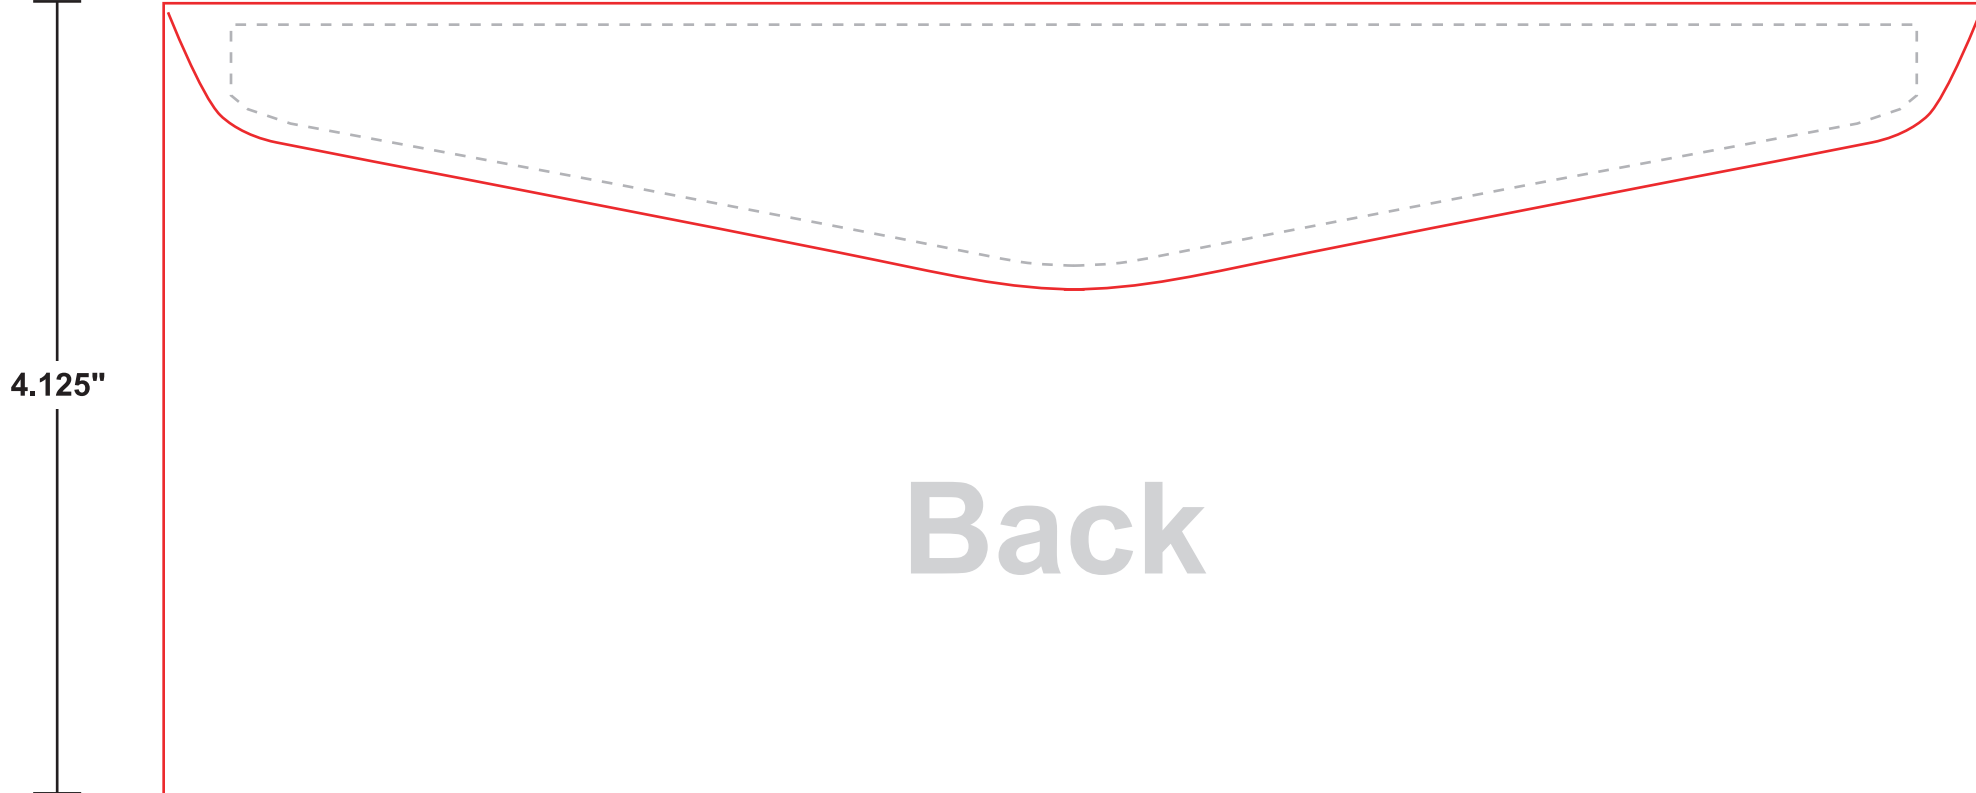

Connective Marketing Solutions

Envelope #10 4.125" x 9.5"

Safe Zone Trim Size Bleed Area Fold

9.5"

4.125"