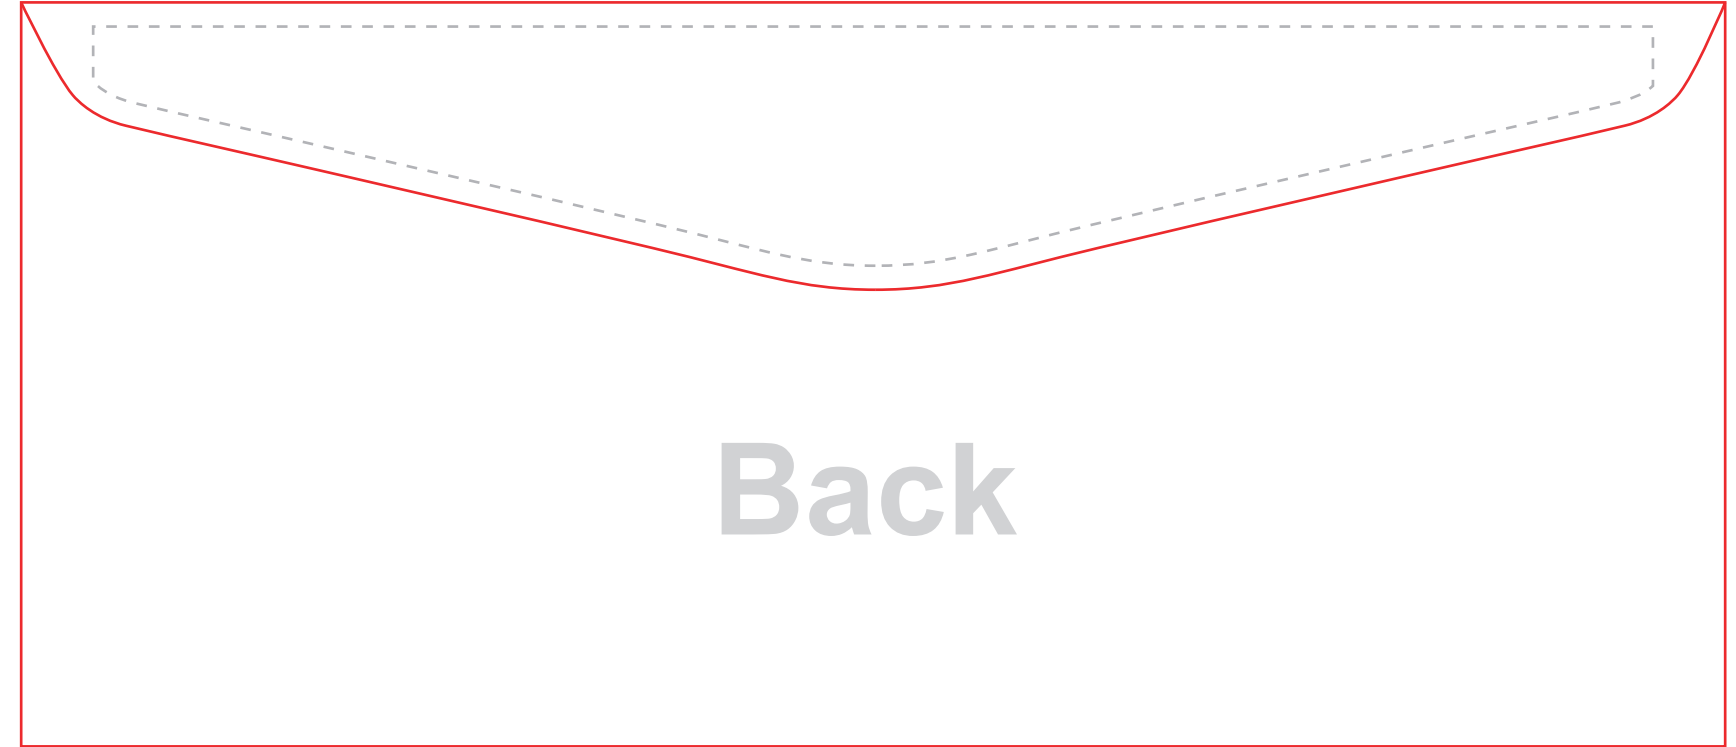

Connective Marketing Solutions

Envelope #9 3.875" x 8.875"

Legend for printing specifications:

- Safe Zone (dashed line)
- Trim Size (solid red line)
- Bleed Area (solid blue line)
- Fold (dashed red line)

Front

8.875"

3.875"

Printing on flap only

Back